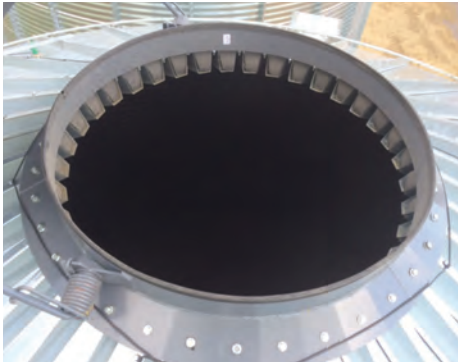

## Meridian Large Flat-Bottom Bin Turn-Key Packages

Springloaded bin lid opener

40" Diameter lid opening

Welded truss support

3 panel walk-in door